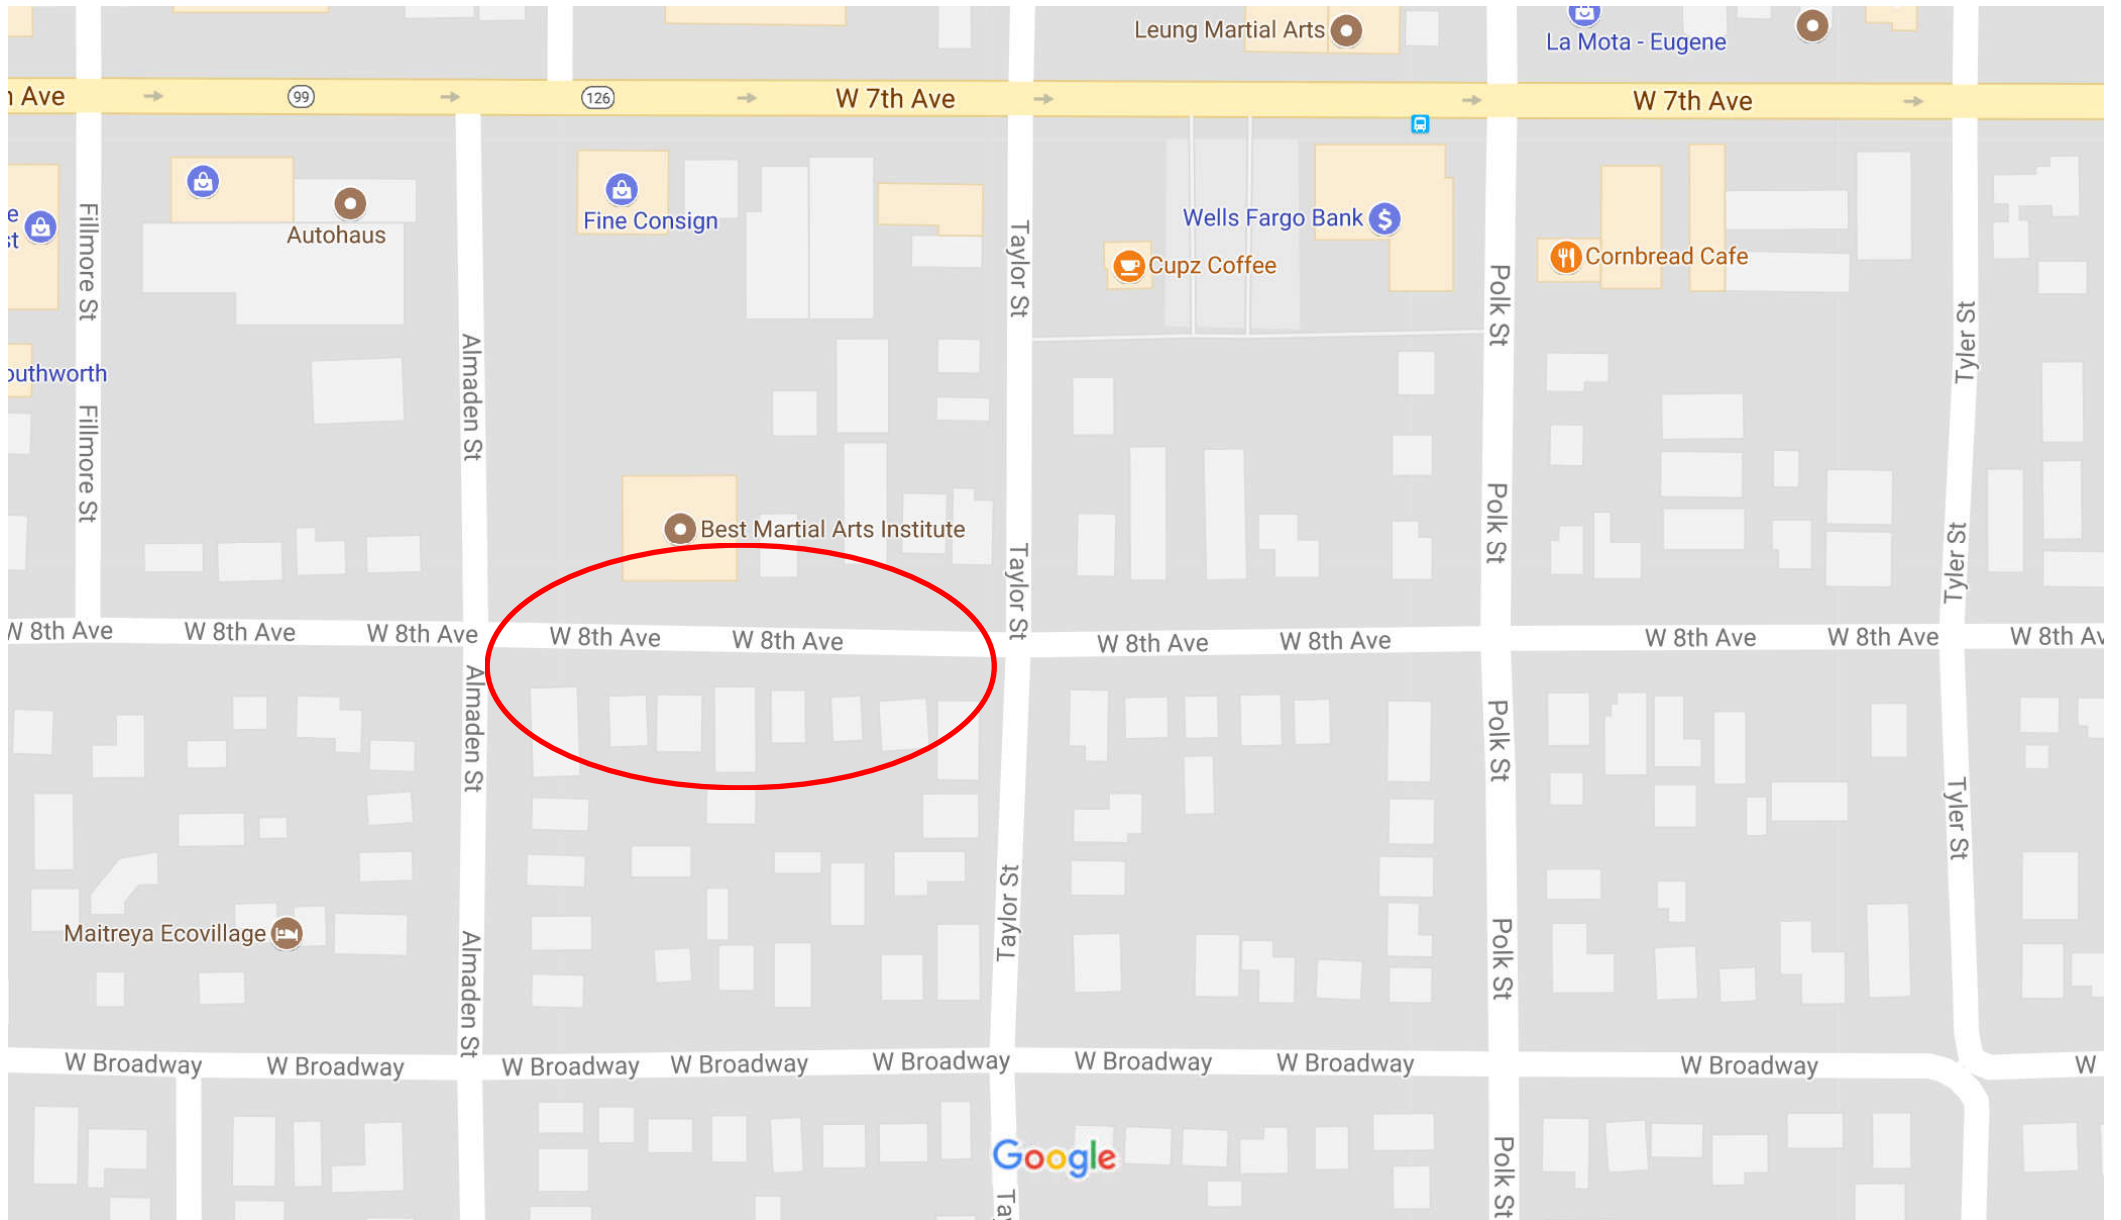

Google Maps 47 W 8th Ave

Map data ©2017 Google 20 m